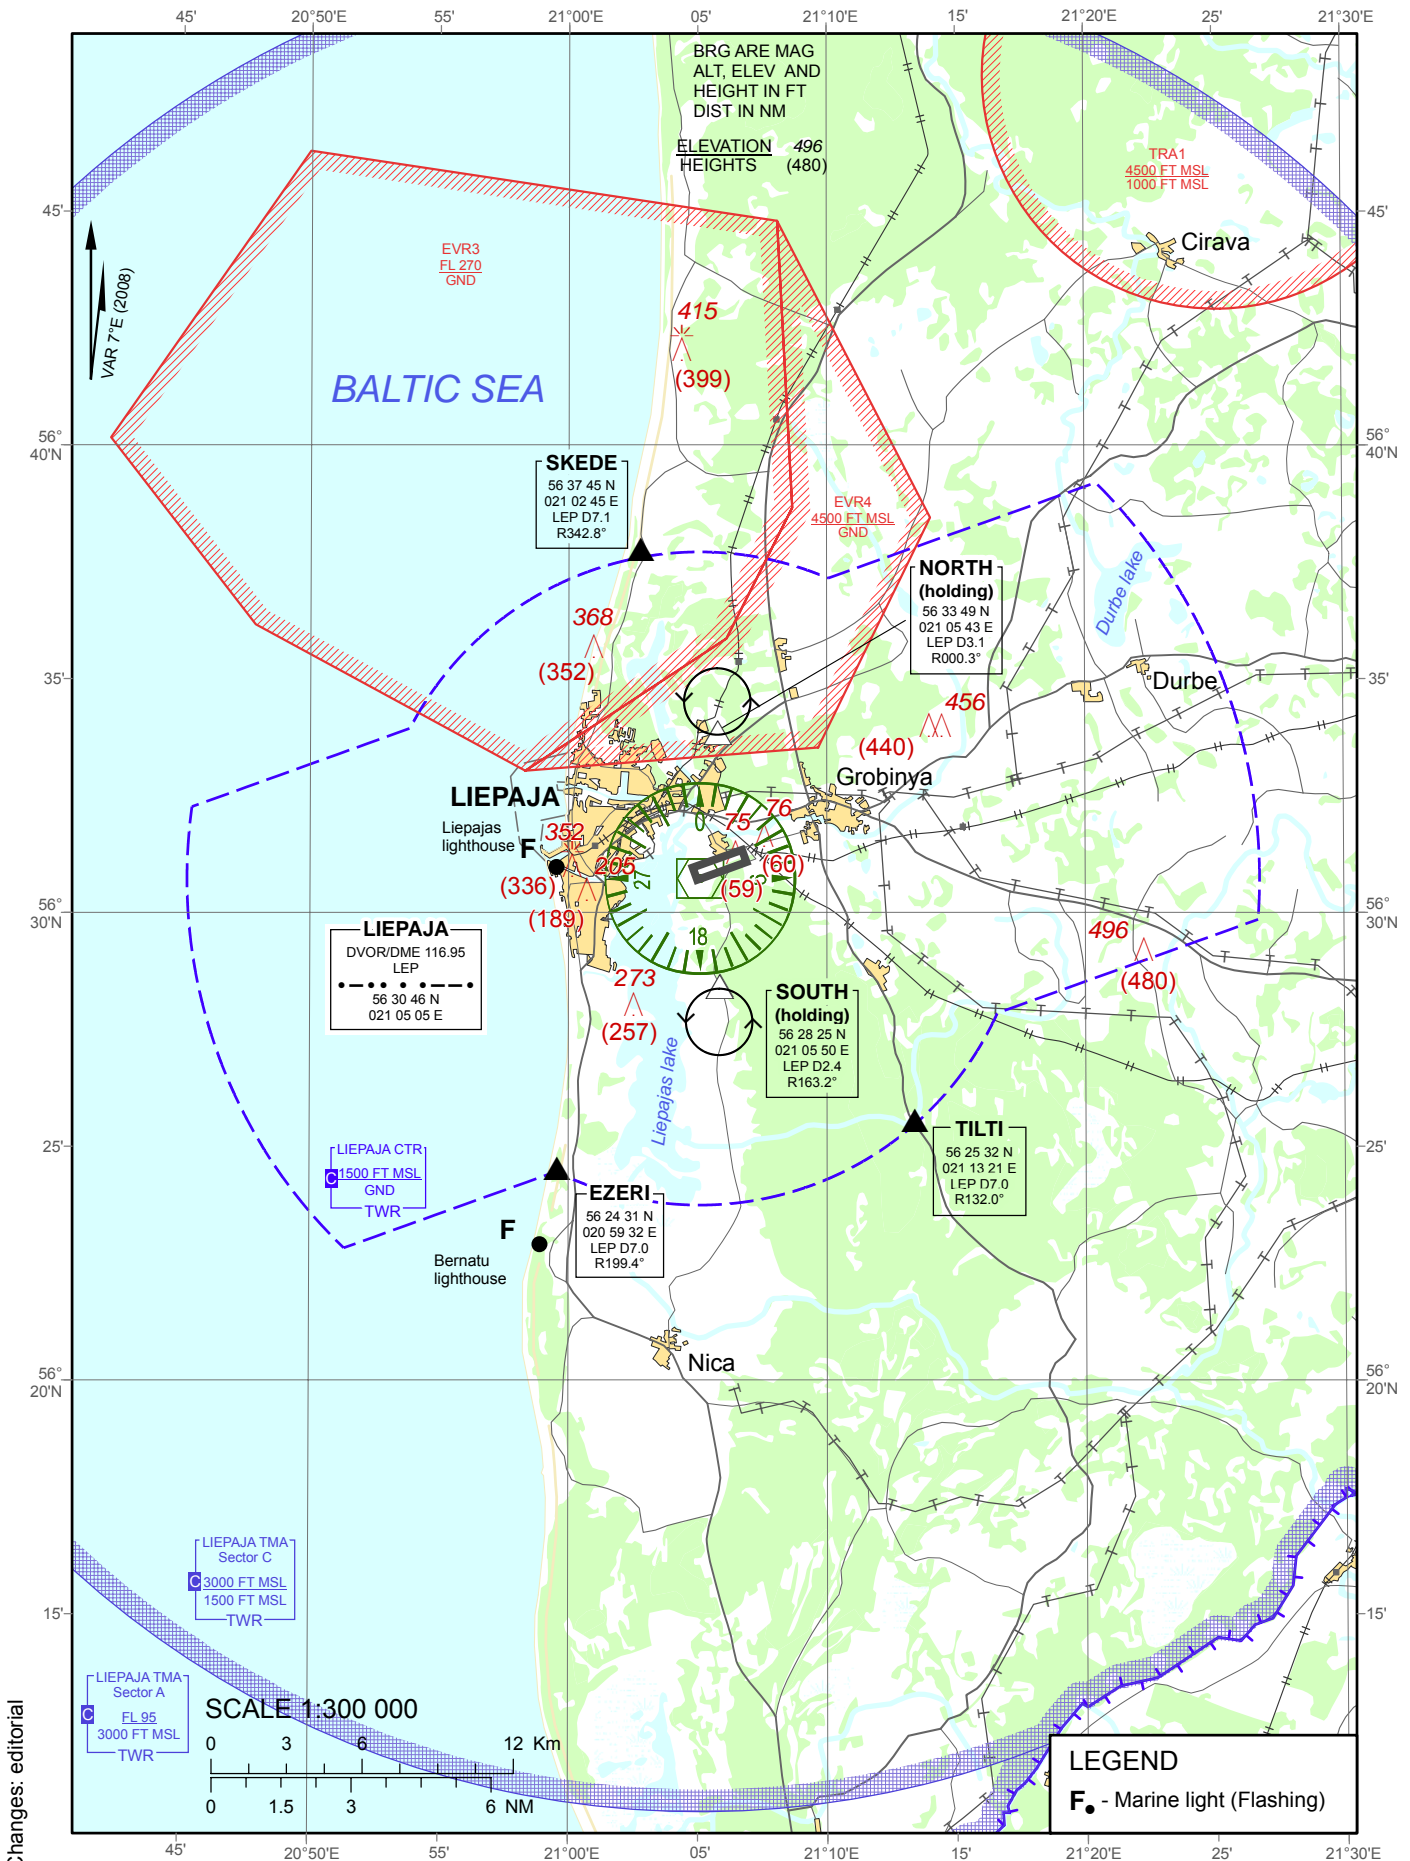

VISUAL APPROACH CHART - ICAO

AD ELEV 16' HEIGHTS RELATED TO AD ELEV

TOWER 129.400

LIEPAJA/Intl

Changes: editorial